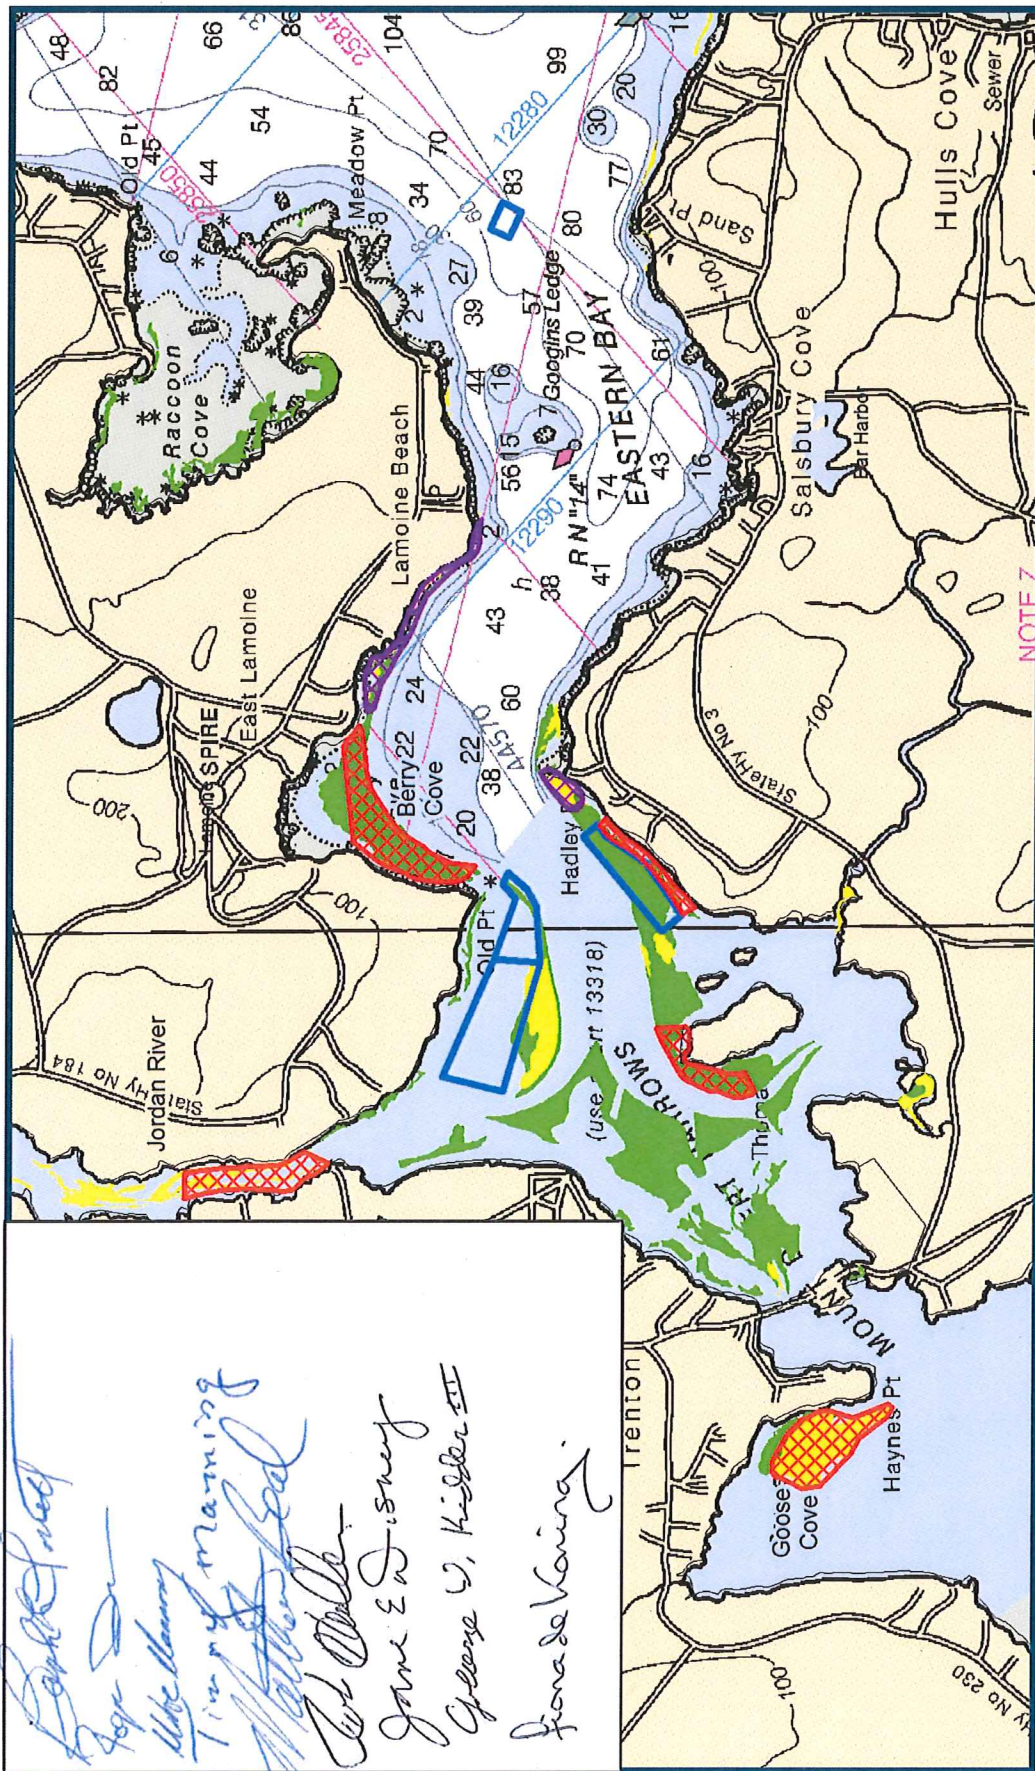

Proposed Upper Frenchman Bay Eelgrass Restoration

Robert French
John D. French
William French
Timothy Manning
Matthew French
Carl French
Jane E. Disney
George W. Kibler III
Francis de la Voie

Data Sources: ME Office of GIS,
Seth Barker, DMR 2008 aerial photo
Jane Disney, MDIBL 2011 Eelgrass Restoration Polygon
January 31, 2013

Scale: 0 2,500 5,000 10,000 Feet